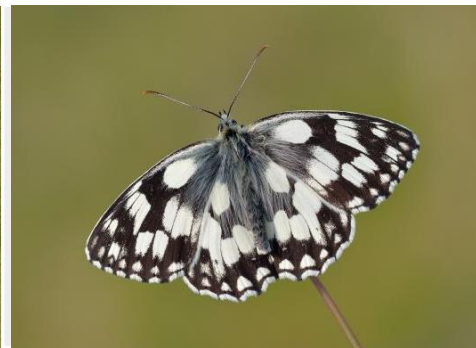

# Butterflies commonly seen in Churt

Orange Tip

Brimstone

Common Blue

Holly Blue

Peacock

Large White

Small White

Marbled White

Gate Keeper

Comma

Small Tortoiseshell

Red Admiral

Speckled Wood

Silver Washed Fritillary

Purple Hairstreak

Painted Lady

Green Veined Hairstreak

<https://butterfly-conservation.org/butterflies/identify-a-butterfly> A photo id / search mechanism by UK country and characteristics guide with an alphabetic alternative guide.